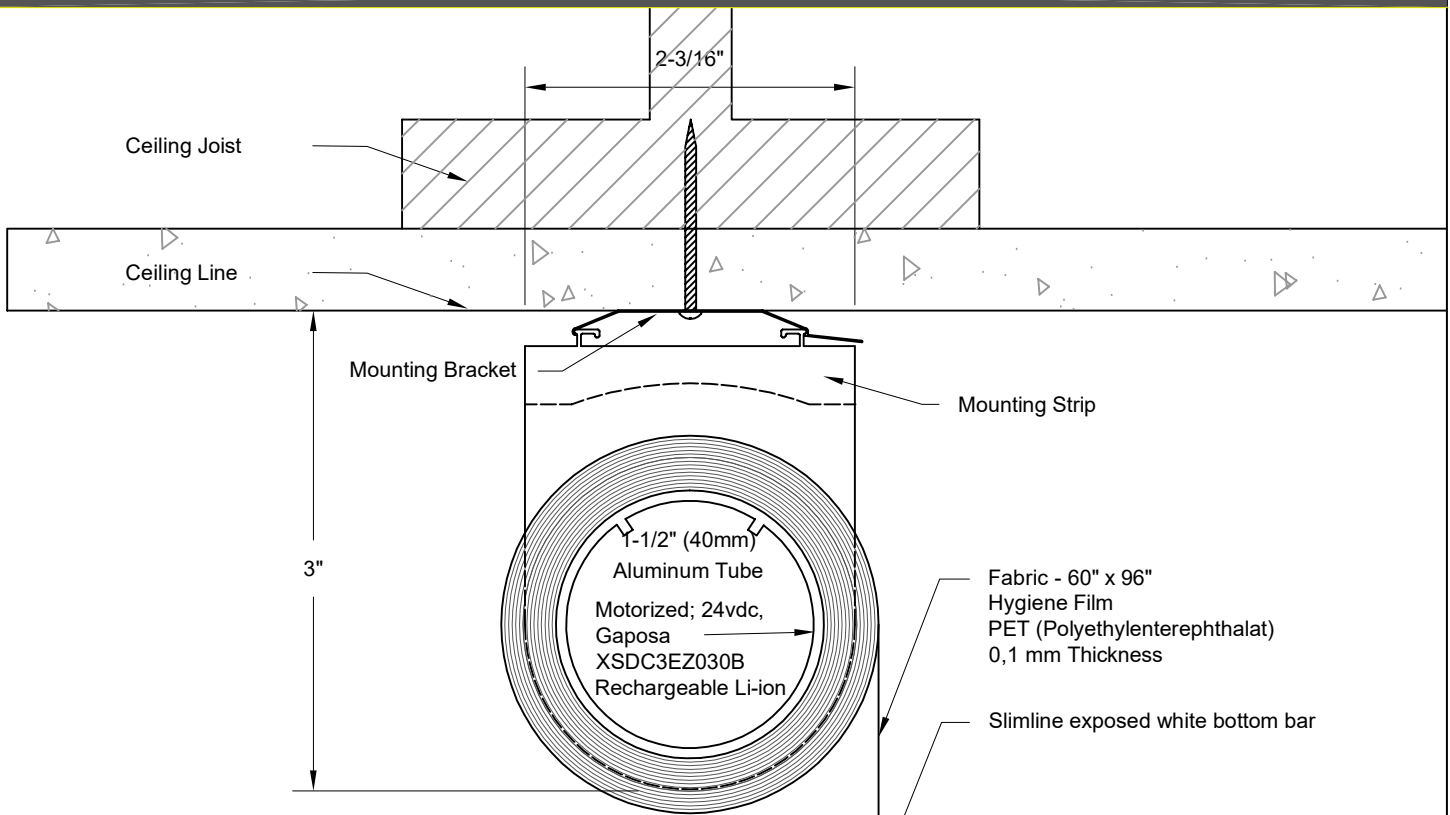

SAFE SPACE

20/20

Toggle Bolt Drawing

SafeSpace 2020 - Ceiling Mount