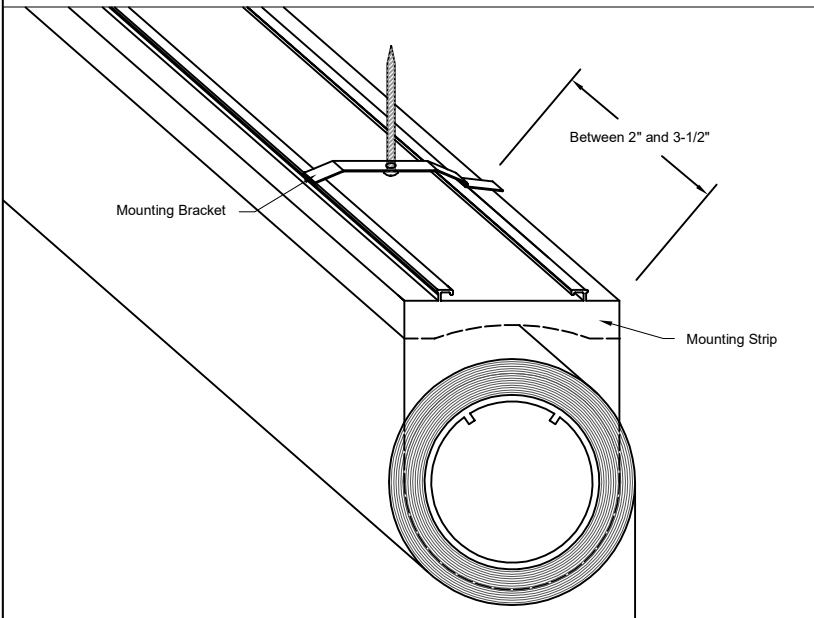

SAFE SPACE

20/20

Toggle Bolt Drawing

SafeSpace 2020 - Ceiling Mount